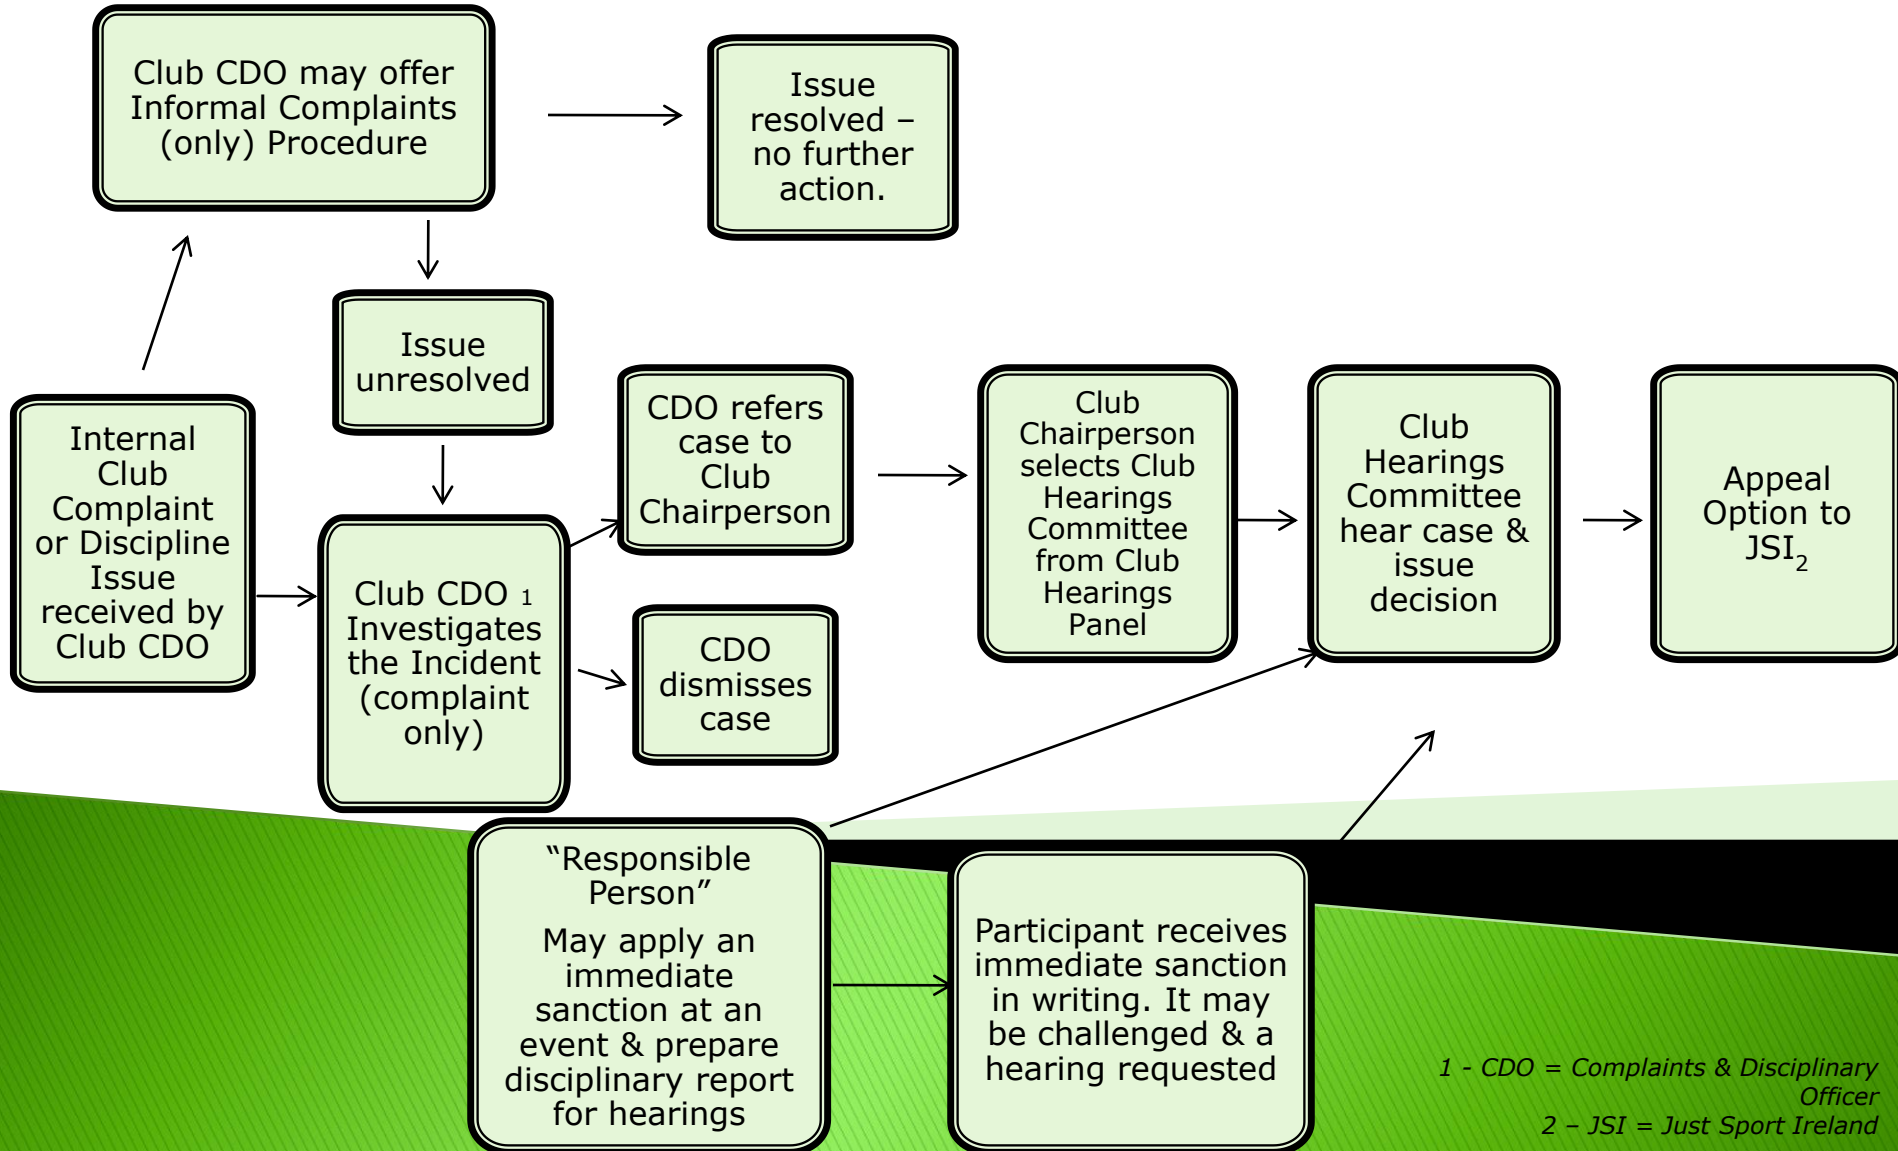

Internal Club Complaint or Discipline Issue

I.G. Complaints & Disciplinary Process Flowchart

External Club Complaint or Discipline Issue

I.G. Complaints & Disciplinary Process Flowchart

1 - CDO = Complaints & Disciplinary Officer
2 - JSI = Just Sport Ireland