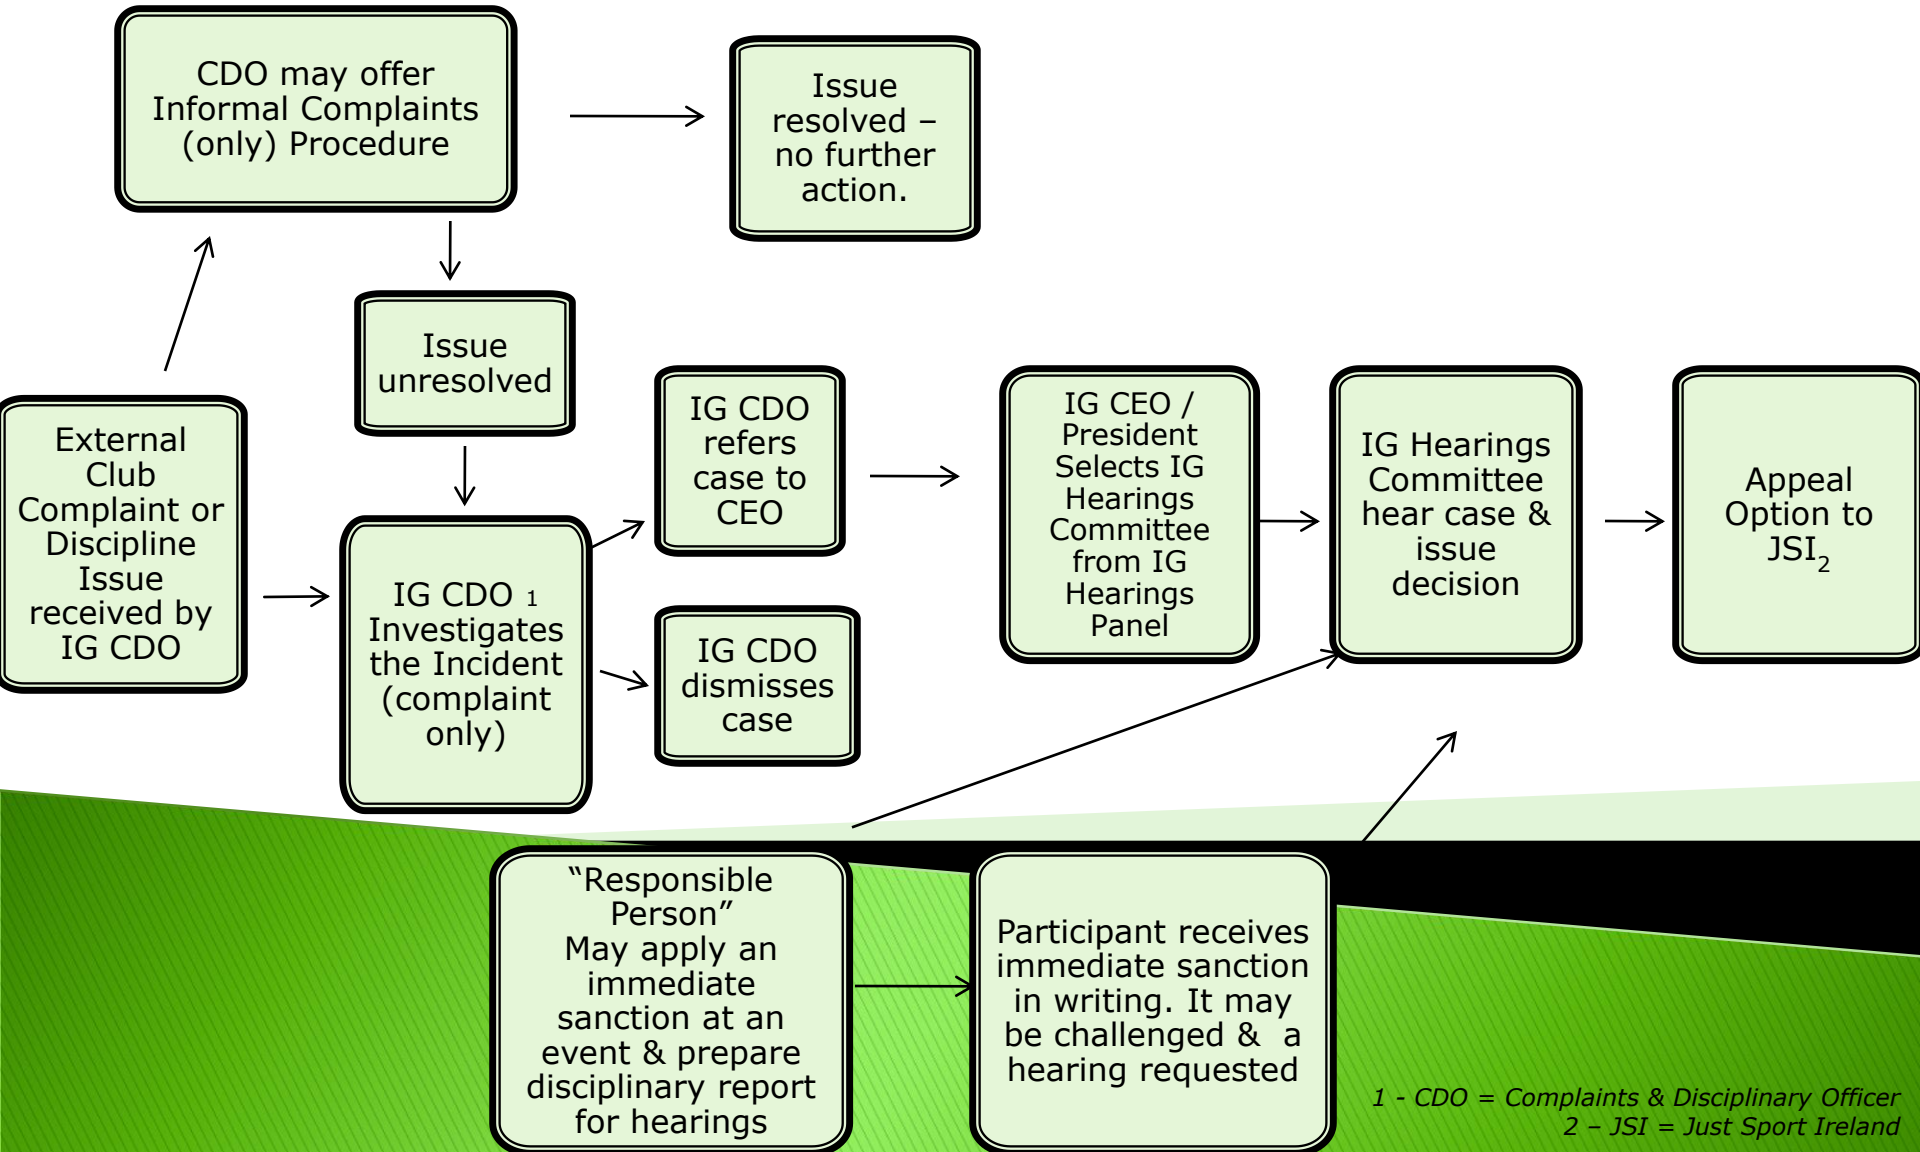

Internal Club Complaint or Discipline Issue

I.G. Complaints & Disciplinary Process Flowchart

External Club Complaint or Discipline Issue

I.G. Complaints & Disciplinary Process Flowchart

1 - CDO = Complaints & Disciplinary Officer
2 - JSI = Just Sport Ireland